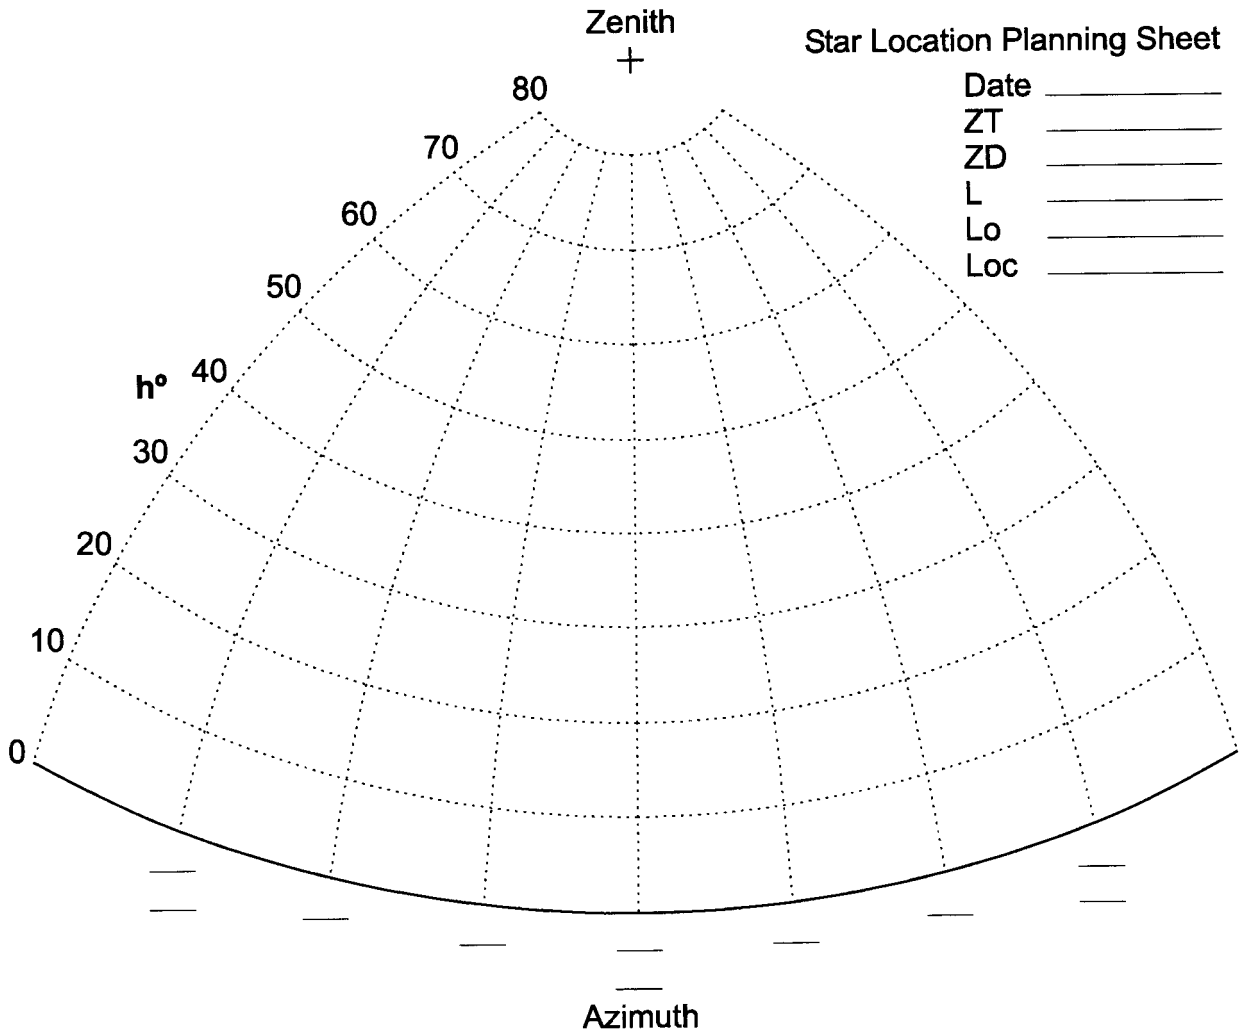

SECTION 3 | Celestial Navigation

Figure 3.5 Star Location Planning Sheet